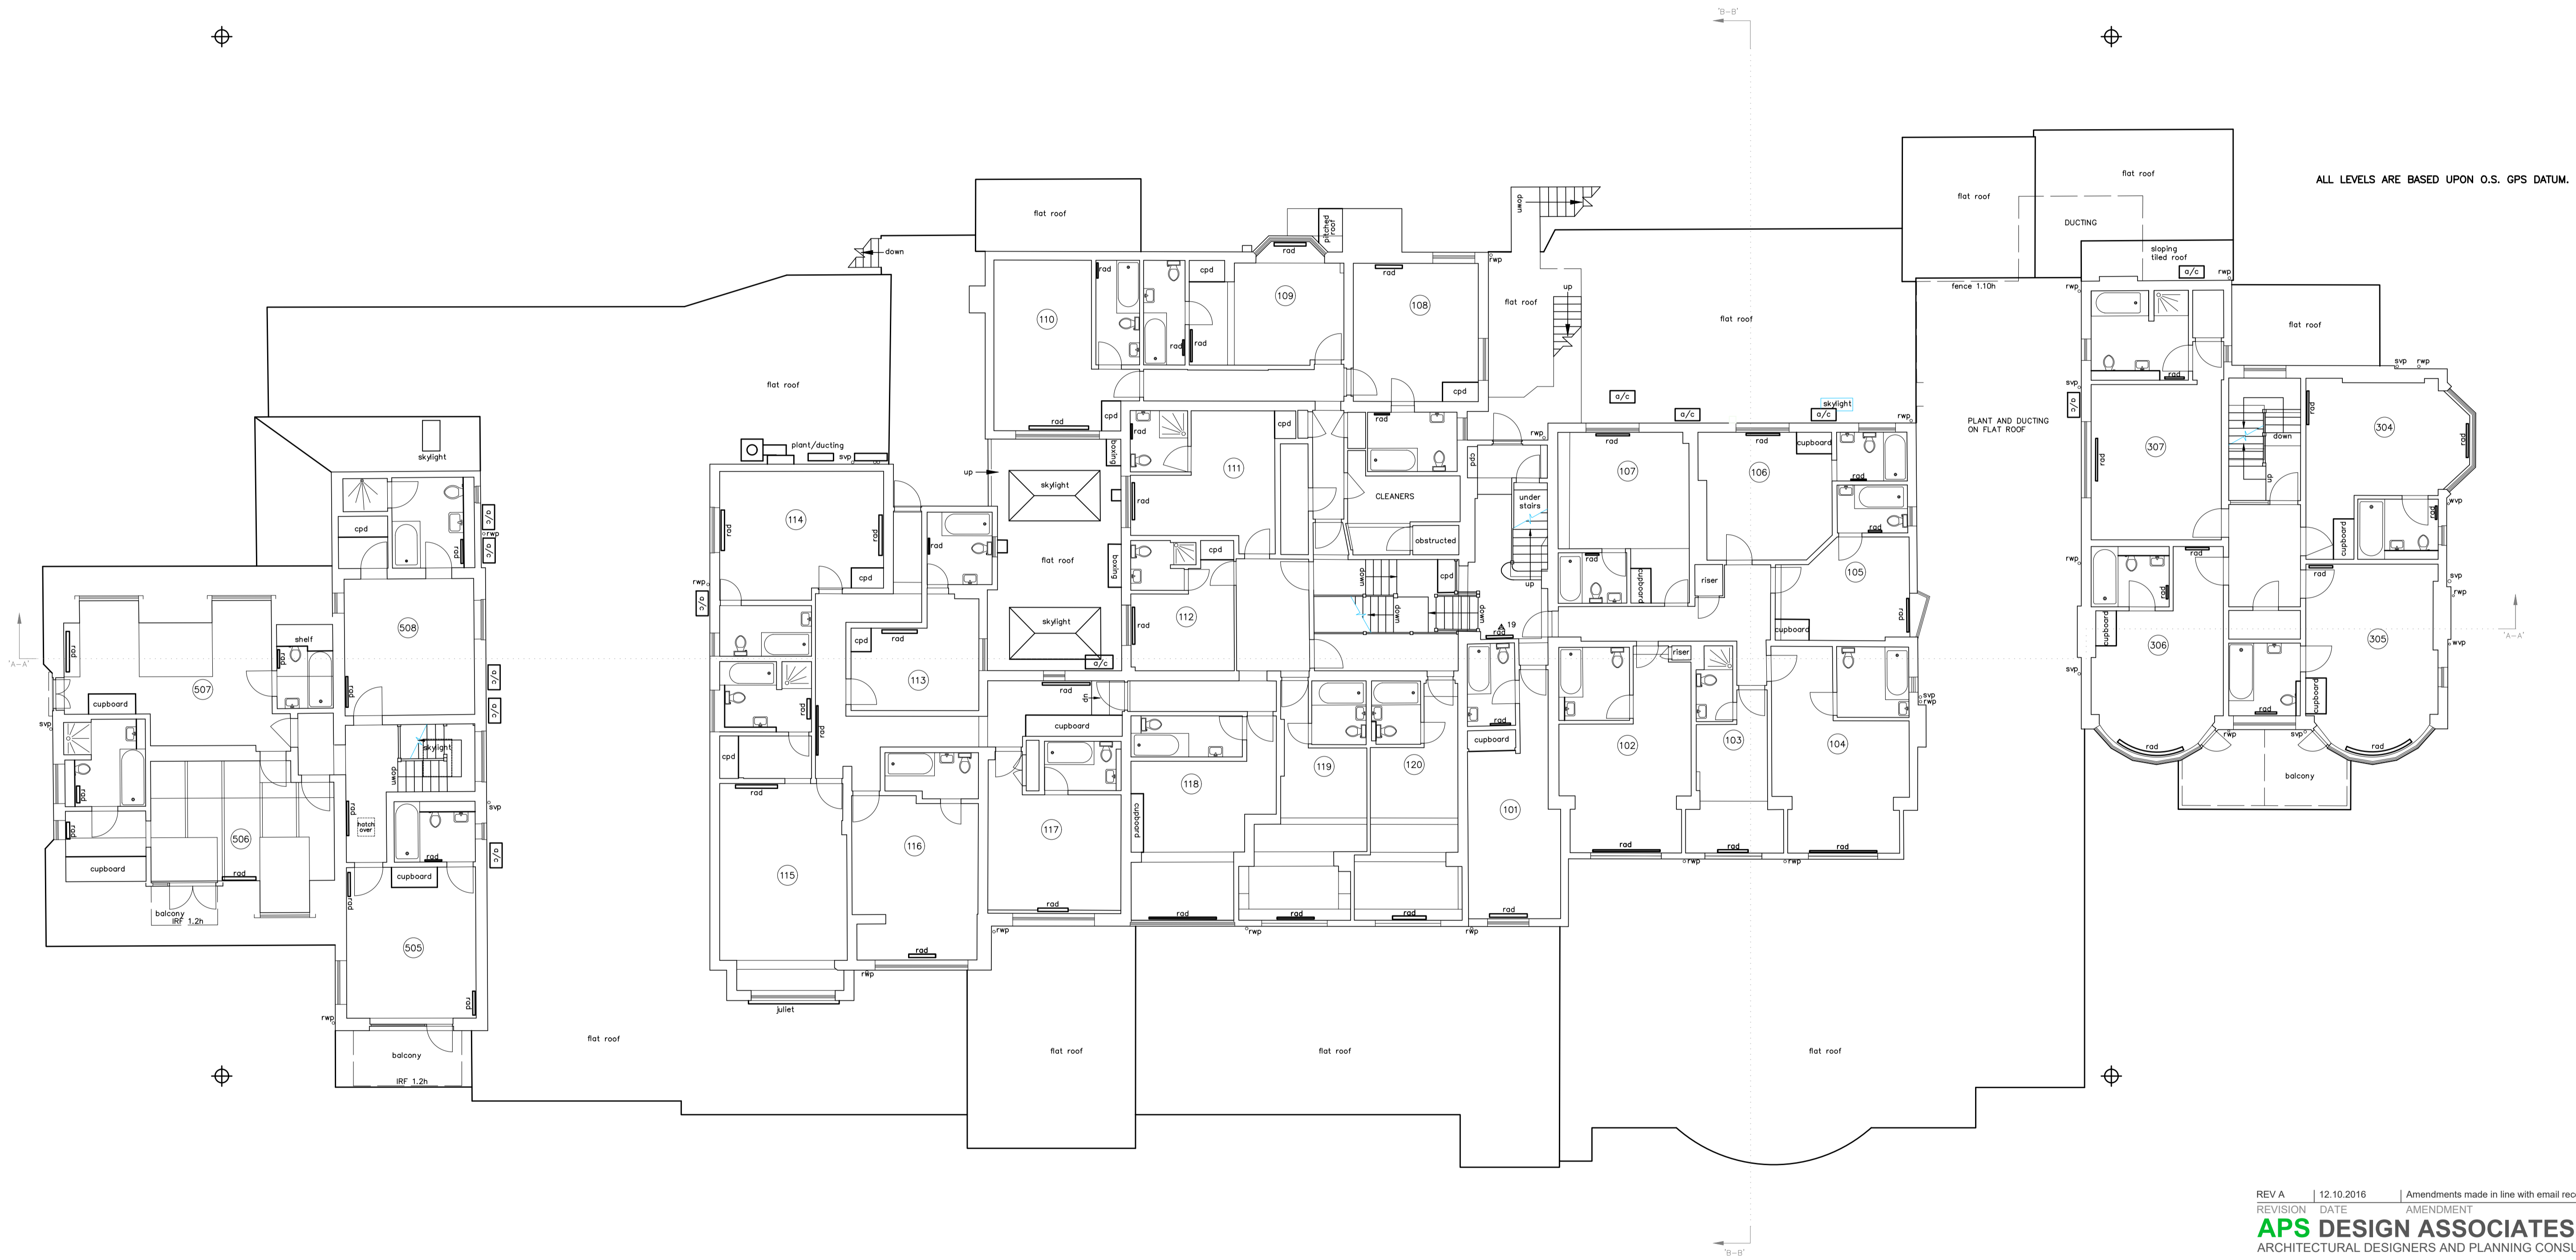

THE ROSLIN BEACH HOTEL

THORPE ESPLANADE, THORPE BAY,
ESSEX, SS1 3BG

REV A	12.10.2016	Amendments made in line with email received 10.10.2016
REVISION	DATE	AMENDMENT
APS DESIGN ASSOCIATES LTD		
ARCHITECTURAL DESIGNERS AND PLANNING CONSULTANTS		
PROJECT STAGE:	DRAWN BY:	DATE:
TOWN PLANNING		June 2016
CLIENT:		
PROJECT:	DRAWING NO.:	REVISION:
The Roslin Beach Hotel	09	
JOB NO.:		SCALE:
2421		1:100 @ A1
DRAWING TITLE:		
Proposed First Floor Plan		
The Design Studio		Tel: 01702 469 769 - 01702 337328
1 Cambridge Road (Rear)		Email: admin@apsdesignsuk.com
Nelson Street		designsteam@apsdesignsuk.com
Southend-On-Sea		planning@apsdesignsuk.com
Essex		Website: www.apsdesignsuk.com
SS1 1ET